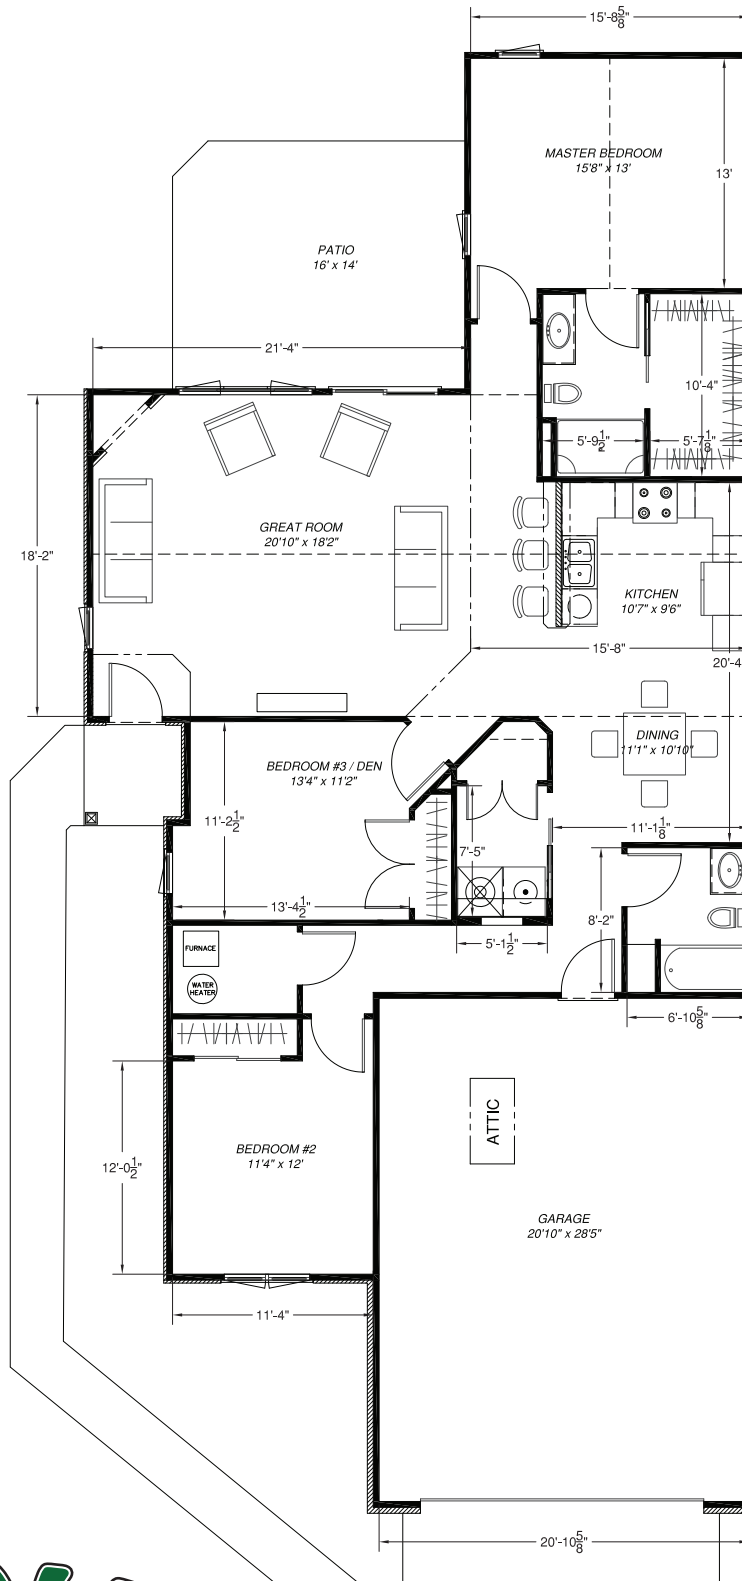

## 921 Winter Ridge - Townhome

SQUARE FOOTAGE:  
HOUSE: 1,730

937.498.8000  
CraleBuilders.com

3486 State Route 29  
Sidney, OH 45365  
info@cralebuilders.com